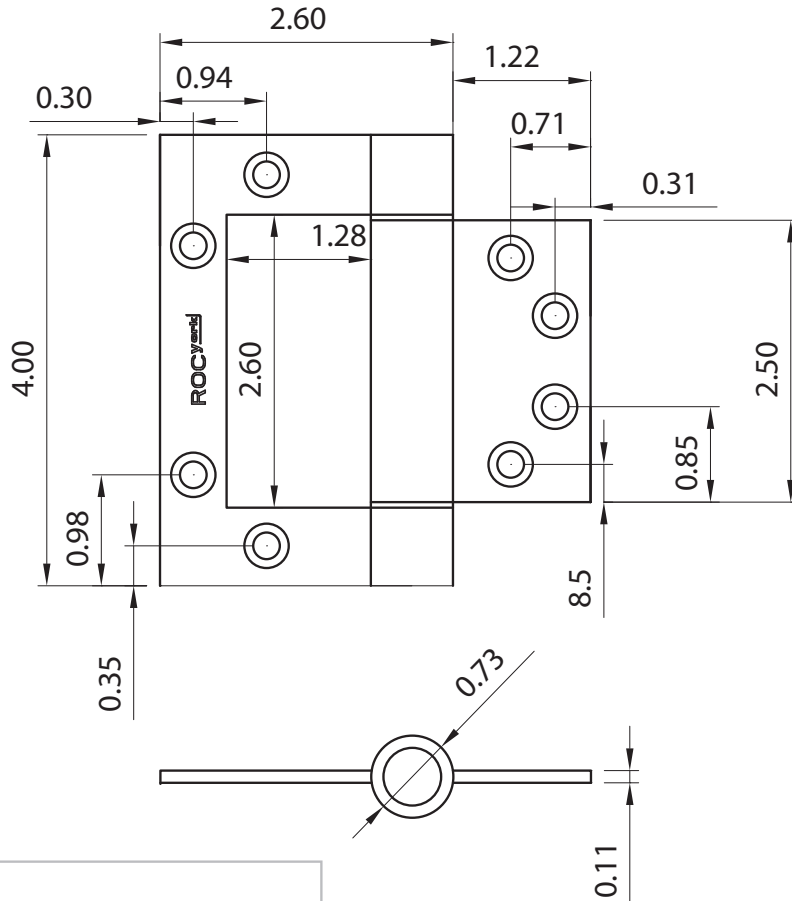

ROC York

RYC4SSSP

SPEC DATA

Version	4" x 4" Spring Hinge
Finishing	Satin Stainless Steel 630
Door thickness	1 3/4"
Material Gauge	.108

Information contained within this document supersedes all previous versions and is subject to change without notice.