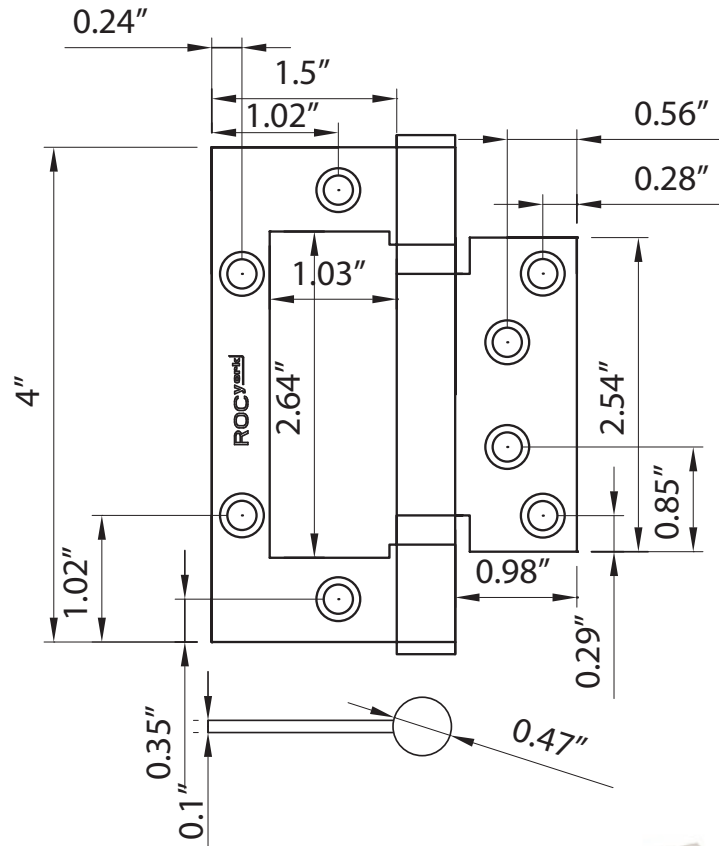

ROC York

RYA4

SPEC DATA

Version	4" x 3" Ball Bearing Hinge
Finishing	Satin Stainless Steel 630 Satin Chrome 626 Oil Rubbed Bronze
Door thickness	1 3/8"
Material Gauge	12 gauge

Information contained within this document supersedes all previous versions and is subject to change without notice.