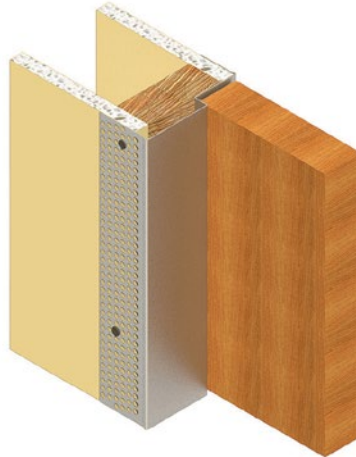

EZYJamb is a unique frameless jamb system that wraps the drywall during framing and when mudded and painted, blends seamlessly with the wall.

18 GAUGE EZYJAMB IN-SWING DOOR FRAME (FOR 2-1/4" DOORS) (PATENT PENDING)

Finished Wall Thicknesses: 3-3/4", 4-1/2", 4-5/8", 4-3/4", 4-7/8"
5-1/4", 6-1/8", 6-3/4", 7-1/4", 7-3/4"
Custom sizes available upon request

Hinges Available	Invisible Type
	ROCyork RY-80
	ROCyork RY-120
	Tectus 340
	Mortise Hinges (.134 gauge)
	ROCyork 4-1/2" x 4-1/2"
	Ball Bearing and Spring Hinges
	4-1/2" x 4-1/2" Stainless Steel
	4-1/2" x 4-1/2" Satin Chrome
	4-1/2" x 4-1/2" Oil Rubbed Bronze
Strike Options	T Strike 2-3/4"
	ASA Strike 4-7/8"
	Deadbolt 2-3/4"
Fire Rating	Pending

CLEAN LINES! ... The Flush Finish Door Jamb System

INSTALLATION

The EZYJamb 18 Gauge In-Swing ISD Trimless door frame is simple to install, and it requires no special maintenance. The system is complemented by a range of hardware to suit different applications. The completed jamb is flush finished and can be painted in with the whole wall area to fully conceal any fixing, achieving simple clean lines around the door face. The incorporation of reinforced edges overcomes the continual damage door jambs are subjected to by normal everyday use.

A range of Invisible (Concealed) and Mortised hinges available

EZYJamb®

EZYJamb Inswing - ISD (PATENT PENDING)

EZYJamb Classic Adjust – EZC

EZYJamb Single Rabbet – SRC

EZYJamb Inswing – ISD

Available in North America, Australia, New Zealand, UK and Europe.