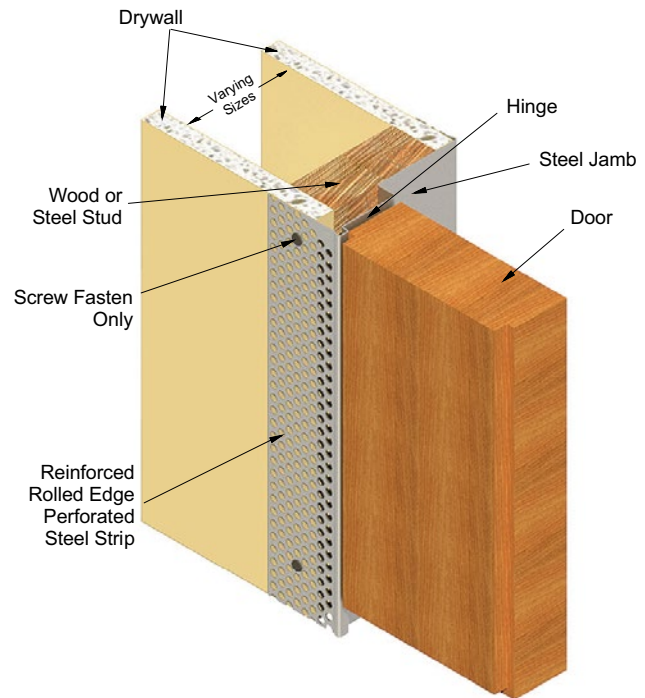

EZYJamb®

EZYJamb Inswing - ISD (PATENT PENDING)

TRIMLESS DOOR FRAME

TRIMLESS DOOR FRAME

EZYJamb[®]

EZYJamb Inswing - ISD

Trimless doors... Make a statement,
clean lines, flush finish...
Give your project a clean cut edge!

EZYJamb is a unique frameless jamb system that wraps the drywall during framing and when mudded and painted, blends seamlessly with the wall.

18 GAUGE EZYJAMB IN-SWING DOOR FRAME (FOR 2-1/4" DOORS) (PATENT PENDING)

Finished Wall Thicknesses: 3-3/4", 4-1/2", 4-5/8", 4-3/4", 4-7/8"
5-1/4", 6-1/8", 6-3/4", 7-1/4", 7-3/4"
Custom sizes available upon request

Hinges Available	Invisible Type
	ROCyork RY-80
	ROCyork RY-120
	Tectus 340
	Mortise Hinges (.134 gauge)
	ROCyork 4-1/2" x 4-1/2"
	Ball Bearing and Spring Hinges
	4-1/2" x 4-1/2" Stainless Steel
	4-1/2" x 4-1/2" Satin Chrome
	4-1/2" x 4-1/2" Oil Rubbed Bronze
Strike Options	T Strike 2-3/4"
	ASA Strike 4-7/8"
	Deadbolt 2-3/4"
Fire Rating	Pending

CLEAN LINES! ... The Flush Finish Door Jamb System

INSTALLATION

The EZYJamb 18 Gauge In-Swing ISD Trimless door frame is simple to install, and it requires no special maintenance. The system is complemented by a range of hardware to suit different applications. The completed jamb is flush finished and can be painted in with the whole wall area to fully conceal any fixing, achieving simple clean lines around the door face. The incorporation of reinforced edges overcomes the continual damage door jambs are subjected to by normal everyday use.