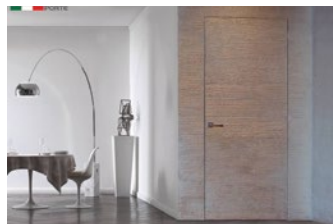

EZYJamb®

EZYJamb Inswing - ISD (PATENT PENDING)

TRIMLESS DOOR FRAME