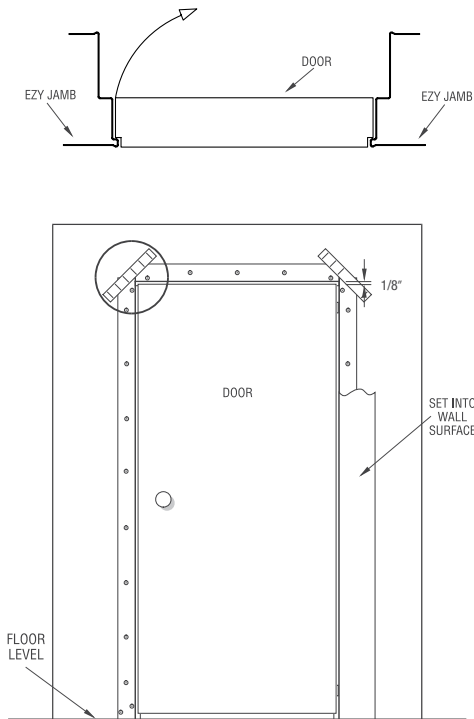

EZYJamb is a unique frameless jamb system that wraps the drywall during framing and when mudded and painted, blends seamlessly with the wall.

18 GAUGE EZYJAMB IN-SWING DOOR FRAME (FOR 2-1/4" DOORS) (PATENT PENDING)

Finished Wall Thicknesses: 3-3/4", 4-1/2", 4-5/8", 4-3/4", 4-7/8"
5-1/4", 6-1/8", 6-3/4", 7-1/4", 7-3/4"
Custom sizes available upon request

Hinges Available	Invisible Type
	ROCyork RY-80
	ROCyork RY-120
	Tectus 340
	Mortise Hinges (.134 gauge)
	ROCyork 4-1/2" x 4-1/2"
	Ball Bearing and Spring Hinges
	4-1/2" x 4-1/2" Stainless Steel
	4-1/2" x 4-1/2" Satin Chrome
	4-1/2" x 4-1/2" Oil Rubbed Bronze
Strike Options	T Strike 2-3/4"
	ASA Strike 4-7/8"
	Deadbolt 2-3/4"
Fire Rating	Pending

CLEAN LINES! ... The Flush Finish Door Jamb System

INSTALLATION

The EZYJamb 18 Gauge In-Swing ISD Trimless door frame is simple to install, and it requires no special maintenance. The system is complemented by a range of hardware to suit different applications. The completed jamb is flush finished and can be painted in with the whole wall area to fully conceal any fixing, achieving simple clean lines around the door face. The incorporation of reinforced edges overcomes the continual damage door jambs are subjected to by normal everyday use.