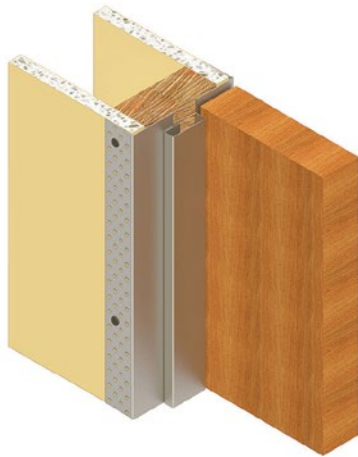

EZYJamb is a unique frameless jamb system that wraps the drywall during framing and when mudded and painted, blends seamlessly with the wall.

18 GAUGE EZYJAMB IN-SWING DOOR FRAME (FOR 2-1/4" DOORS) (PATENT PENDING)

Finished Wall Thicknesses: 3-3/4", 4-1/2", 4-5/8", 4-3/4", 4-7/8"
5-1/4", 6-1/8", 6-3/4", 7-1/4", 7-3/4"
Custom sizes available upon request

Hinges Available	Invisible Type
	ROCyork RY-80
	ROCyork RY-120
	Tectus 340
	Mortise Hinges (.134 gauge)
	ROCyork 4-1/2" x 4-1/2"
	Ball Bearing and Spring Hinges
	4-1/2" x 4-1/2" Stainless Steel
	4-1/2" x 4-1/2" Satin Chrome
	4-1/2" x 4-1/2" Oil Rubbed Bronze
Strike Options	T Strike 2-3/4"
	ASA Strike 4-7/8"
	Deadbolt 2-3/4"
Fire Rating	Pending

CLEAN LINES! ... The Flush Finish Door Jamb System

INSTALLATION

The EZYJamb 18 Gauge In-Swing ISD Trimless door frame is simple to install, and it requires no special maintenance. The system is complemented by a range of hardware to suit different applications. The completed jamb is flush finished and can be painted in with the whole wall area to fully conceal any fixing, achieving simple clean lines around the door face. The incorporation of reinforced edges overcomes the continual damage door jambs are subjected to by normal everyday use.

A range of Invisible (Concealed) and Mortised hinges available

EZYJamb®

EZYJamb Inswing - ISD (PATENT PENDING)

EZYJamb Classic Adjust – EZC

EZYJamb Single Rabbet – SRC

EZYJamb Inswing – ISD

Available in North America, Australia, New Zealand, UK and Europe.