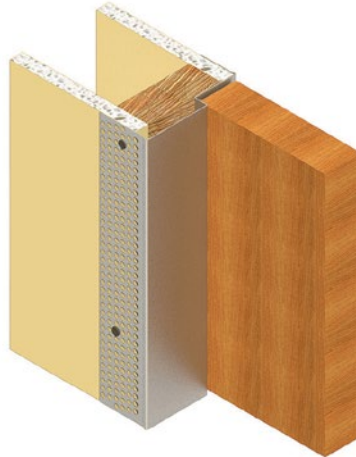

EZYJamb is a unique frameless jamb system that wraps the drywall during framing and when mudded and painted, blends seamlessly with the wall.

20 Gauge EZYJAMB Classic Adjust Door Frame (FOR 1-3/8" or 1-3/4" DOORS)

Finished Wall Thicknesses: Stock range from 3-1/2" up to 8-7/8"
Custom sizes available upon request

Hinges Available	Invisible Type
	ROCyork RY-45
	ROCyork RY-50
	ROCyork RY-80
	SOSS 216 & 416
	Tectus 340
	EZYJamb Standard Hinges*
	4" Stainless Steel (SS)
	4" Satin Chrome (SC)
	4" Polished Chrome (PC)
	4" Oil Rubbed Bronze (OB)
Strike Options	T Strike 2-3/4"
	ASA Strike 4-7/8"
	Deadbolt 2-3/4"
Fire Rating	Up to 90 Minutes

*All standard hinges are surface applied

CLEAN LINES! ... The Flush Finish Door Jamb System

INSTALLATION

The EZYJamb 20 Gauge Classic Adjust EZC Trimless door frame is simple to install, and it requires no special maintenance. The system is complemented by a range of hardware to suit different applications. The completed jamb is flush finished and can be painted in with the whole wall area to fully conceal any fixing, achieving simple clean lines around the door face. The incorporation of reinforced edges overcomes the continual damage door jambs are subjected to by normal everyday use.

A range of Invisible (concealed) and Standard non-mortised hinges available.

EZYJamb®

EZYJamb Classic Adjust - EZC

EZYJamb Classic Adjust – EZC

EZYJamb Single Rabbet – SRC

EZYJamb Inswing – ISD

Available in North America, Australia, New Zealand, UK and Europe.