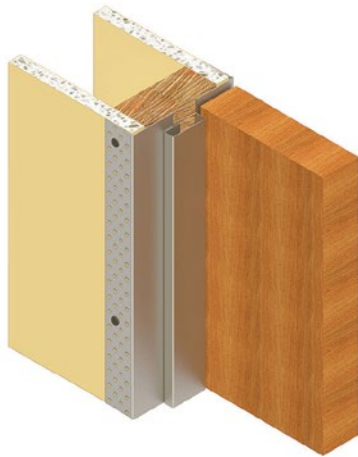

EZYJamb is a unique frameless jamb system that wraps the drywall during framing and when mudded and painted, blends seamlessly with the wall.

20 Gauge EZYJAMB Classic Adjust Door Frame (FOR 1-3/8" or 1-3/4" DOORS)

Finished Wall Thicknesses: Stock range from 3-1/2" up to 8-7/8"
Custom sizes available upon request

Hinges Available	Invisible Type
	ROCyork RY-45
	ROCyork RY-50
	ROCyork RY-80
	SOSS 216 & 416
	Tectus 340
	EZYJamb Standard Hinges*
	4" Stainless Steel (SS)
	4" Satin Chrome (SC)
	4" Polished Chrome (PC)
	4" Oil Rubbed Bronze (OB)
Strike Options	T Strike 2-3/4"
	ASA Strike 4-7/8"
	Deadbolt 2-3/4"
Fire Rating	Up to 90 Minutes

*All standard hinges are surface applied

CLEAN LINES! ... The Flush Finish Door Jamb System

INSTALLATION

The EZYJamb 20 Gauge Classic Adjust EZC Trimless door frame is simple to install, and it requires no special maintenance. The system is complemented by a range of hardware to suit different applications. The completed jamb is flush finished and can be painted in with the whole wall area to fully conceal any fixing, achieving simple clean lines around the door face. The incorporation of reinforced edges overcomes the continual damage door jambs are subjected to by normal everyday use.

A range of Invisible (concealed) and Standard non-mortised hinges available.

EZYJamb®

EZYJamb Classic Adjust - EZC

EZYJamb Classic Adjust – EZC

EZYJamb Single Rabbet – SRC

EZYJamb Inswing – ISD

Available in North America, Australia, New Zealand, UK and Europe.