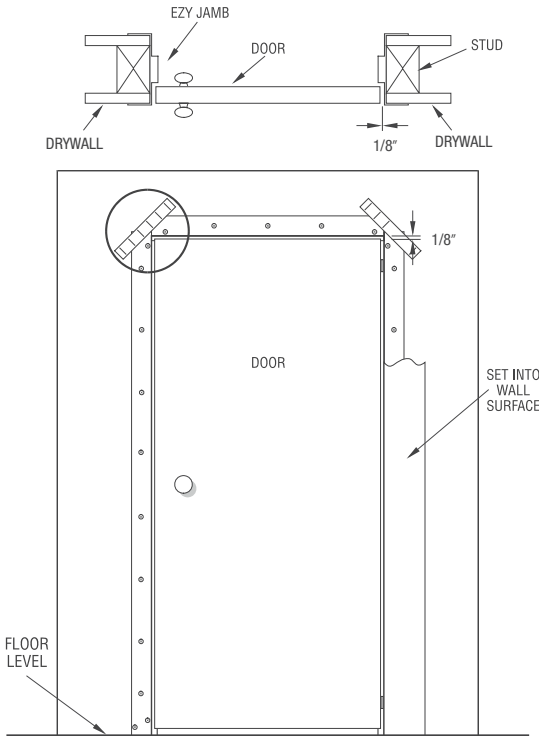

EZYJamb is a unique frameless jamb system that wraps the drywall during framing and when mudded and painted, blends seamlessly with the wall.

20 Gauge EZYJAMB Classic Adjust Door Frame (FOR 1-3/8" or 1-3/4" DOORS)

Finished Wall Thicknesses: Stock range from 3-1/2" up to 8-7/8"
Custom sizes available upon request

Hinges Available	Invisible Type
	ROCyork RY-45
	ROCyork RY-50
	ROCyork RY-80
	SOSS 216 & 416
	Tectus 340
	EZYJamb Standard Hinges*
	4" Stainless Steel (SS)
	4" Satin Chrome (SC)
	4" Polished Chrome (PC)
	4" Oil Rubbed Bronze (OB)
Strike Options	T Strike 2-3/4"
	ASA Strike 4-7/8"
	Deadbolt 2-3/4"
Fire Rating	Up to 90 Minutes

*All standard hinges are surface applied

CLEAN LINES! ... The Flush Finish Door Jamb System

INSTALLATION

The EZYJamb 20 Gauge Classic Adjust EZC Trimless door frame is simple to install, and it requires no special maintenance. The system is complemented by a range of hardware to suit different applications. The completed jamb is flush finished and can be painted in with the whole wall area to fully conceal any fixing, achieving simple clean lines around the door face. The incorporation of reinforced edges overcomes the continual damage door jambs are subjected to by normal everyday use.