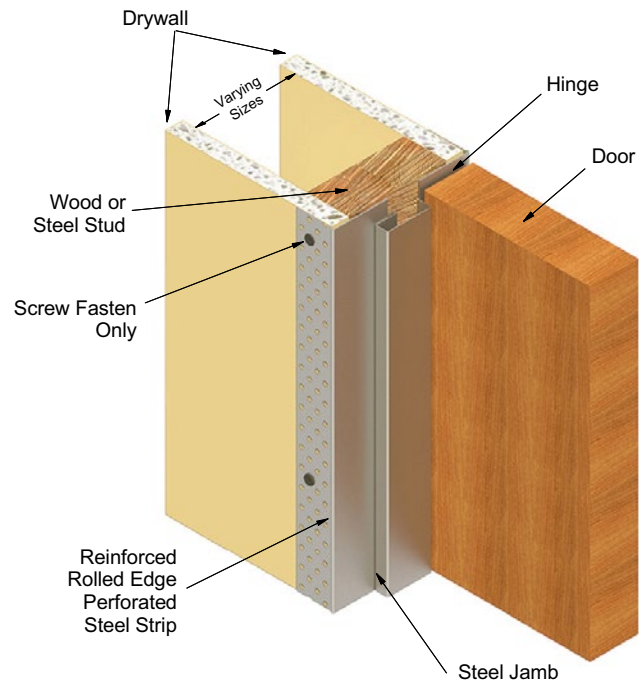

EZYJamb[®]

EZYJamb Classic Adjust - EZC

TRIMLESS DOOR FRAME

TRIMLESS DOOR FRAME

EZYJamb[®]

EZYJamb Classic Adjust - EZC

Trimless doors... Make a statement,
clean lines, flush finish...
Give your project a clean cut edge!

EZYJamb is a unique frameless jamb system that wraps the drywall during framing and when mudded and painted, blends seamlessly with the wall.

20 Gauge EZYJAMB Classic Adjust Door Frame (FOR 1-3/8" or 1-3/4" DOORS)

Finished Wall Thicknesses: Stock range from 3-1/2" up to 8-7/8"
Custom sizes available upon request

Hinges Available	Invisible Type
	ROCyork RY-45
	ROCyork RY-50
	ROCyork RY-80
	SOSS 216 & 416
	Tectus 340
	EZYJamb Standard Hinges*
	4" Stainless Steel (SS)
	4" Satin Chrome (SC)
	4" Polished Chrome (PC)
	4" Oil Rubbed Bronze (OB)
Strike Options	T Strike 2-3/4"
	ASA Strike 4-7/8"
	Deadbolt 2-3/4"
Fire Rating	Up to 90 Minutes

*All standard hinges are surface applied

CLEAN LINES! ... The Flush Finish Door Jamb System

INSTALLATION

The EZYJamb 20 Gauge Classic Adjust EZC Trimless door frame is simple to install, and it requires no special maintenance. The system is complemented by a range of hardware to suit different applications. The completed jamb is flush finished and can be painted in with the whole wall area to fully conceal any fixing, achieving simple clean lines around the door face. The incorporation of reinforced edges overcomes the continual damage door jambs are subjected to by normal everyday use.