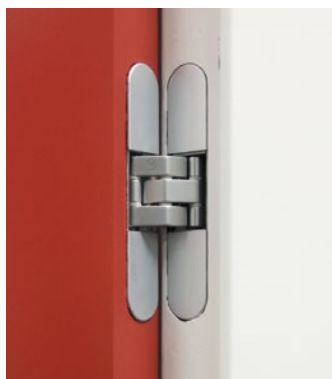

EZYJamb is a unique frameless jamb system that wraps the drywall during framing and when mudded and painted, blends seamlessly with the wall.

20 Gauge EZYJAMB Classic Adjust Door Frame (FOR 1-3/8" or 1-3/4" DOORS)

Finished Wall Thicknesses: Stock range from 3-1/2" up to 8-7/8"
Custom sizes available upon request

Hinges Available	Invisible Type
	ROCyork RY-45
	ROCyork RY-50
	ROCyork RY-80
	SOSS 216 & 416
	Tectus 340
	EZYJamb Standard Hinges*
	4" Stainless Steel (SS)
	4" Satin Chrome (SC)
	4" Polished Chrome (PC)
	4" Oil Rubbed Bronze (OB)
Strike Options	T Strike 2-3/4"
	ASA Strike 4-7/8"
	Deadbolt 2-3/4"
Fire Rating	Up to 90 Minutes

*All standard hinges are surface applied

CLEAN LINES! ... The Flush Finish Door Jamb System

INSTALLATION

The EZYJamb 20 Gauge Classic Adjust EZC Trimless door frame is simple to install, and it requires no special maintenance. The system is complemented by a range of hardware to suit different applications. The completed jamb is flush finished and can be painted in with the whole wall area to fully conceal any fixing, achieving simple clean lines around the door face. The incorporation of reinforced edges overcomes the continual damage door jambs are subjected to by normal everyday use.

A range of Invisible (concealed) and Standard non-mortised hinges available.

EZYJamb®

EZYJamb Classic Adjust - EZC

EZYJamb Classic Adjust – EZC

EZYJamb Single Rabbet – SRC

EZYJamb Inswing – ISD

Available in North America, Australia, New Zealand, UK and Europe.