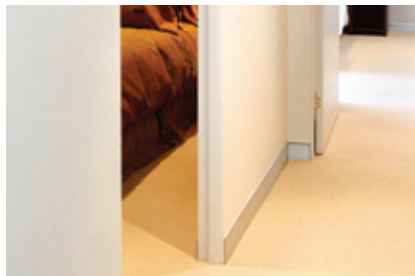

Aluminum Baseboard

alubase
aluminum baseboard

- Contemporary, robust skirting for simple modern clean line appearance.
- Excellent resilience to wear, with good impact resistance
- Retains strength and requires minimal maintenance

SK80-36	80mm x 1.6	Flat Natural Anodised Aluminum Skirting
SK100-36	100mm x 1.6	Flat Natural Anodised Aluminum Skirting
SK100BL-36	100mm	Natural Anodised Direct Screw Fix Skirting

Available in USA, Australia, New Zealand, UK and Europe.